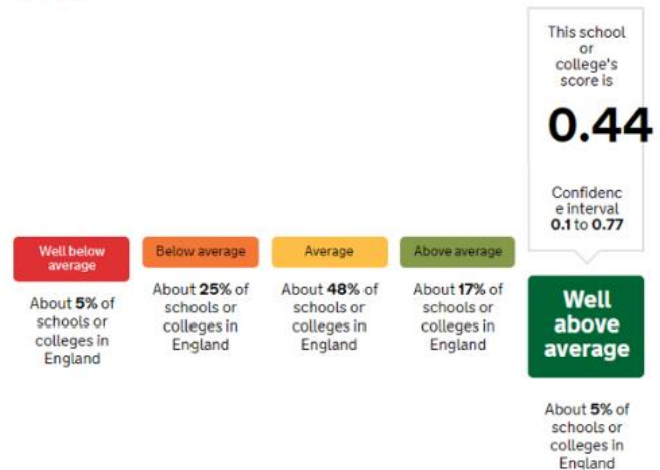

## A Level Results

2021

A level % pass	100
A level % A*-A	59
A level % A*-C	93

2020

A level % pass	100
A level % A*-A	32
A level % A*-C	80

2019

A level % pass	100
A level % A*-A	30
A level % A*-C	78

### Academic qualifications progress score for Sherrardswood School